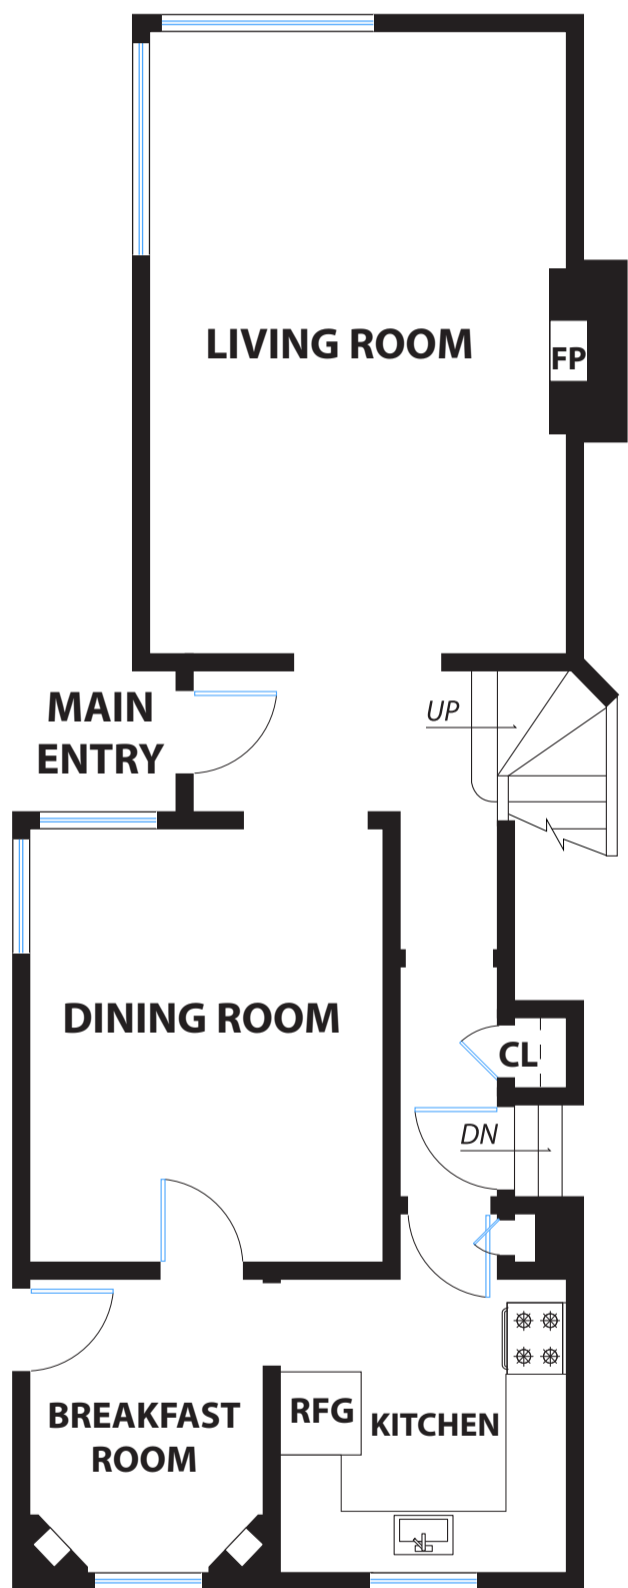

COMPASS 91 DENSLOWE DRIVE

SAN FRANCISCO

PROPERTY SQ FT INFORMATION
MEASUREMENTS CALCULATED TO THE EXTERIOR WALLS
LIVING SPACE: 1785 SQ FT
* Main House (Main Floor): 753 Sq Ft
* Main House (Upper Floor): 1032 Sq Ft
COMBINED: 1785 SQ FT

MAIN FLOOR

UPPER FLOOR

PRESENTED BY : DEBBIE HERZFELD
DRE #: 00843649

DISCLAIMER: RENDERING BY OPEN HOMES PHOTOGRAPHY. ALL MEASUREMENTS ARE APPROXIMATE AND MAY NOT BE EXACT.
DO NOT RELY ON THE ACCURACY OF THIS FLOOR PLAN WHEN DETERMINING THE PRICE OF A PROPERTY OR MAKING DECISIONS
REGARDING BUYING OR SELLING OF PROPERTIES WITHOUT INDEPENDENT VERIFICATION.