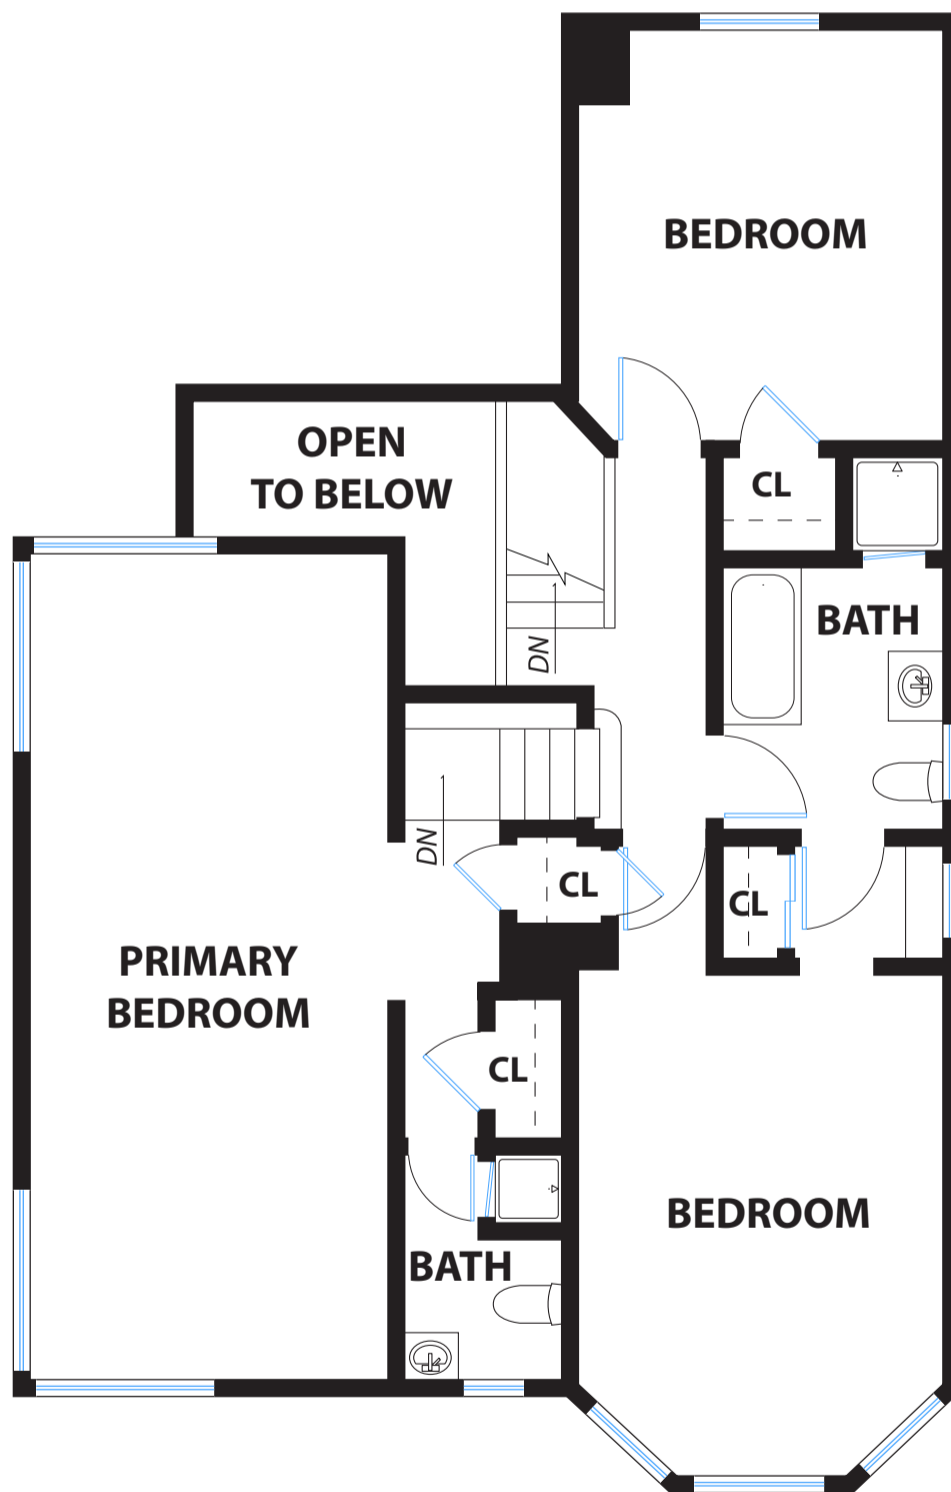

COMPASS 91 DENSLOWE DRIVE

SAN FRANCISCO

PROPERTY SQ FT INFORMATION
MEASUREMENTS CALCULATED TO THE EXTERIOR WALLS
LIVING SPACE: 1785 SQ FT
* Main House (Main Floor): 753 Sq Ft
* Main House (Upper Floor): 1032 Sq Ft
COMBINED: 1785 SQ FT

MAIN FLOOR

UPPER FLOOR

PRESENTED BY : DEBBIE HERZFELD
DRE #: 00843649

DISCLAIMER: RENDERING BY OPEN HOMES PHOTOGRAPHY. ALL MEASUREMENTS ARE APPROXIMATE AND MAY NOT BE EXACT.
DO NOT RELY ON THE ACCURACY OF THIS FLOOR PLAN WHEN DETERMINING THE PRICE OF A PROPERTY OR MAKING DECISIONS
REGARDING BUYING OR SELLING OF PROPERTIES WITHOUT INDEPENDENT VERIFICATION.